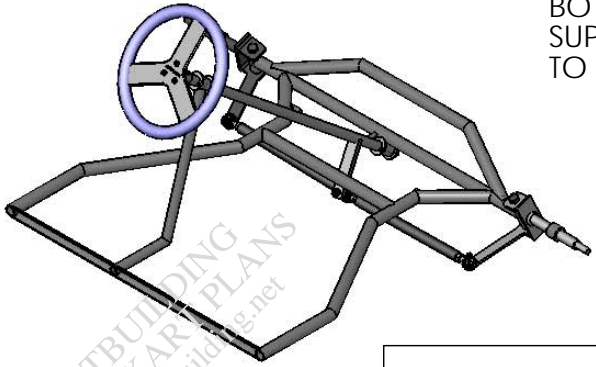

KARTBUILDING
FREE KART PLANS
www.kartbuilding.net

BOTTOM STEERING COLUMN
SUPPORT/BUSHING WELDED
TO THE CHASSIS.

SECTION J-J

KARTBUILDING
FREE RACING KART PLANS
www.kartbuilding.net

STEERING COLUMN	
DRG. NO.: 13	DATE: 24/07/03