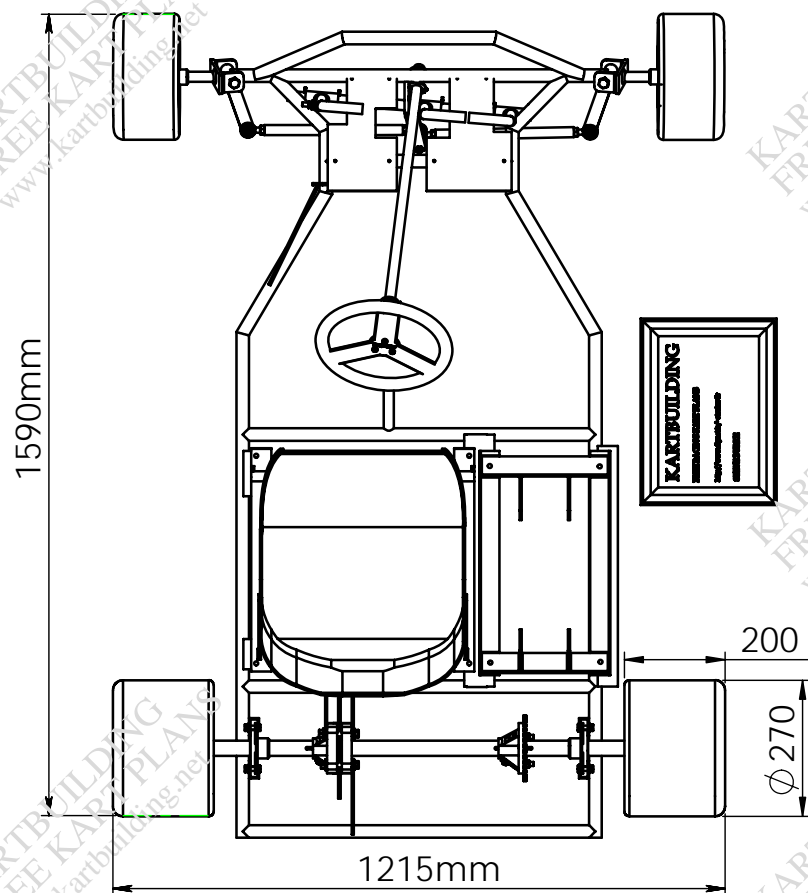

REAR ELEVATION

LEFT SIDE ELEVATION

TOP PLAN

ISOMETRIC VIEW

KARTBUILDING	
FREE RACING KART PLANS	
www.kartbuilding.net	
COMPLETE ASSEMBLY	
DRG. NO.: 1	DATE: 16/12/05
© STEPHEN BURKE	