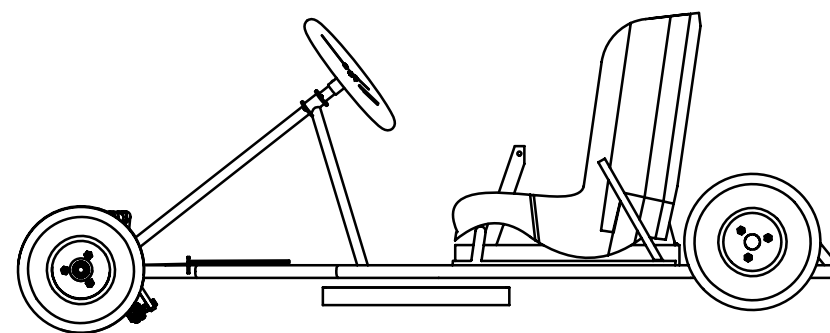

REAR ELEVATION

LEFT SIDE ELEVATION

TOP PLAN

ISOMETRIC VIEW

KARTBUILDING	
FREE RACING KART PLANS	
www.kartbuilding.net	
COMPLETE ASSEMBLY	
DRG. NO.: 1	DATE: 16/12/05
© STEPHEN BURKE	