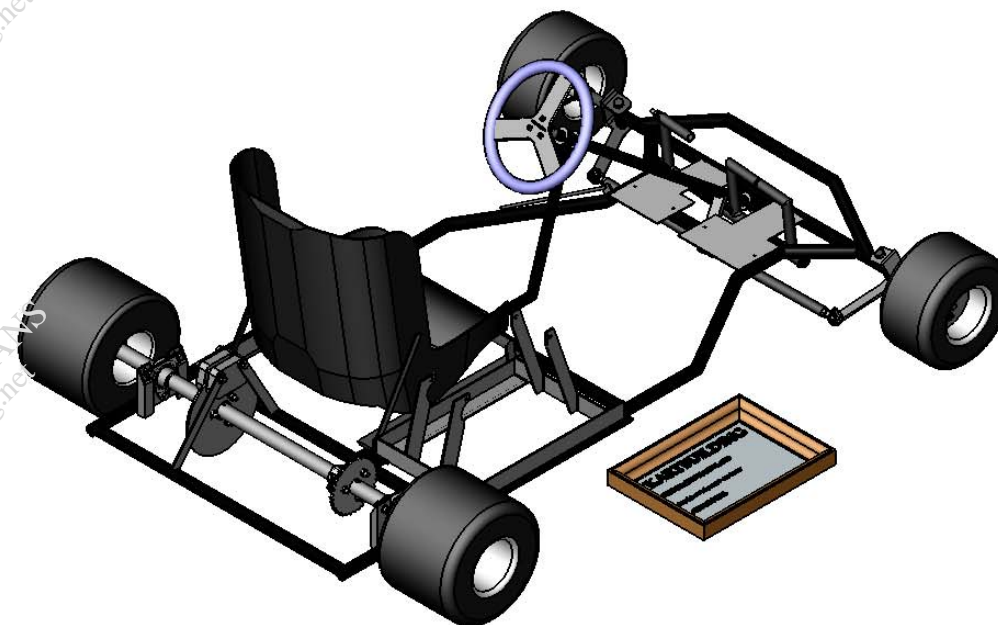

REAR ELEVATION

LEFT SIDE ELEVATION

TOP PLAN

ISOMETRIC VIEW

KARTBUILDING	
FREE RACING KART PLANS	
www.kartbuilding.net	
COMPLETE ASSEMBLY	
DRG. NO.: 1	DATE: 16/12/05
© STEPHEN BURKE	