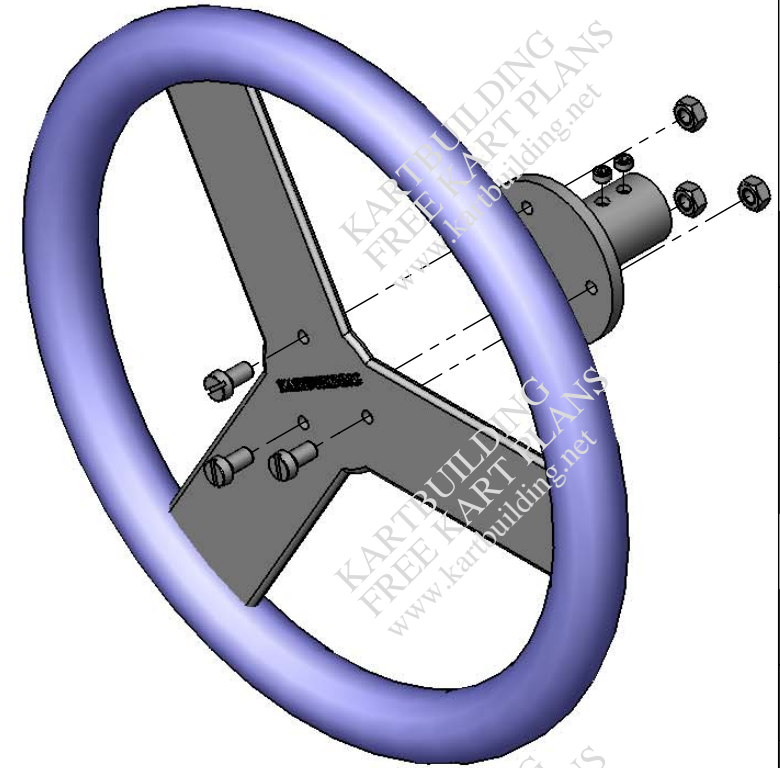

**STEERING COLUMN CAP**

**STEERING DROP ARM**

**KARTBUILDING**  
FREE RACING KART PLANS

|                       |                |  |
|-----------------------|----------------|--|
| STEERING COLUMN PARTS |                | <a href="http://www.kartbuilding.net">www.kartbuilding.net</a> |
| DRG. NO.: 14          | DATE: 24/07/03 | © STEPHEN BURKE  |