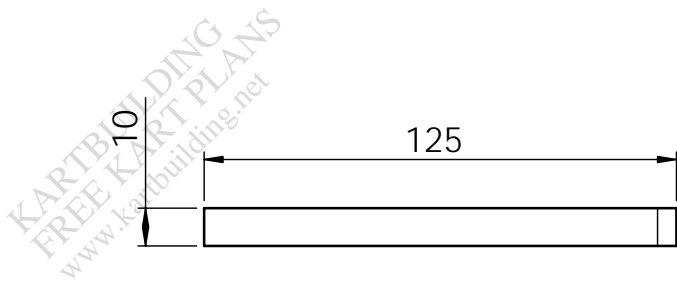

**STEERING COLUMN CAP**

**STEERING DROP ARM**

**KARTBUILDING**  
FREE RACING KART PLANS

|                       |                |  |
|-----------------------|----------------|--|
| STEERING COLUMN PARTS |                | <a href="http://www.kartbuilding.net">www.kartbuilding.net</a> |
| DRG. NO.: 14          | DATE: 24/07/03 | © STEPHEN BURKE  |